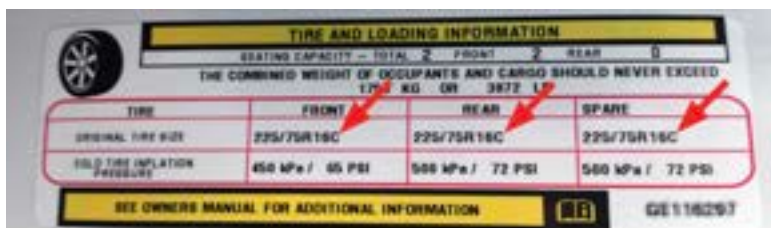

FIGURE 2 (Right): Example Vehicle Tire Placard